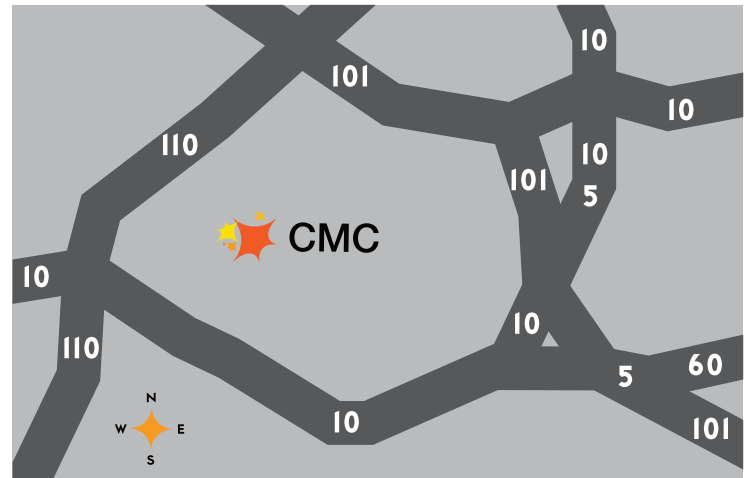

Glendale: 5 Fwy South to 110 Fwy South, exit 9th Street. (9th is a one-way street) follow it to Main Street, take a right on Main (building is on the left with parking)

Long Beach: 710 Fwy North to 10 Fwy West, Exit Los Angeles Street and go north to Olympic Street. Take a left on Olympic (building on right, parking on left).

Pasadena: 110 Fwy South, exit 9th Street, (9th is a one-way) follow it to Main Street, take a right on Main Street, (building is on the left with parking).

San Diego: 5 Fwy North to 10 Fwy West, exit Los Angeles Street and go North to Olympic Street, take a left on Olympic Street (building is on the right, parking is on the left)

Santa Barbara: 101 Fwy South to the 110 Fwy South, exit 9th Street (9th is one-way) follow it to Main Street, take a right on Main Street (building is on the left with parking).

South Bay: 110 Fwy North, Exit 9th Street, East on 9th Street (9th is a one-way street), follow 9th to Los Angeles Street, Right on Los Angeles (building with parking is on the right).

The Valley: 101 Fwy South to the 110 Fwy South, exit 9th Street (9th is a one-way) follow it to Main Street, take a right on Main Street (building is on the left with parking).

Westwood: 10 Fwy East to the 110 Fwy North, exit 9th Street (9th is a one-way), follow it to Main Street, take a right on Main Street, (building is on the left with parking).