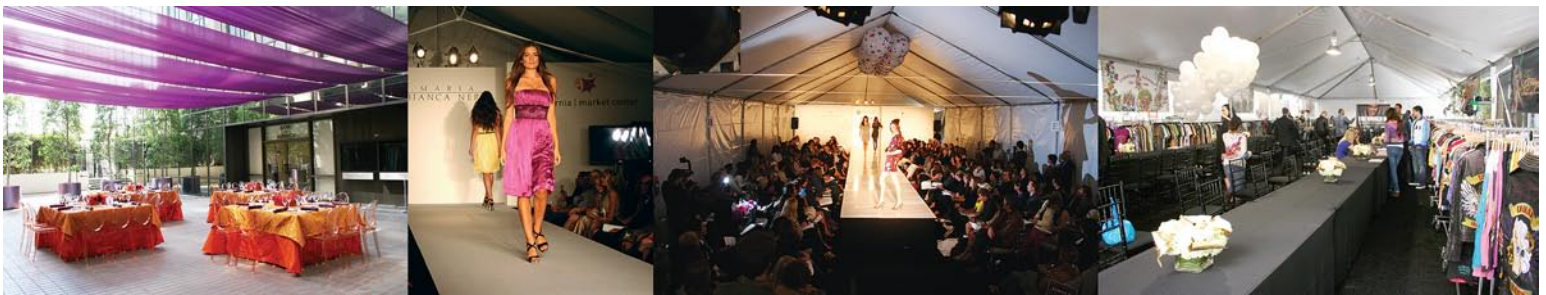

THE COURTYARD

3,000 square feet | outdoor event venue

fashion shows | live music events | receptions | tradeshow | luncheons

- 3,192 square feet
- dimensions: 110'x51'
- ceiling height: n/a
- pleasant, al fresco environment
- 12 ft. trees in portable planters
- immediately accessible from main lobby atrium
- securable and private
- use of registration area / coat check
- adjacent to loading dock
- underground parking
- theater occupancy: 150
- reception occupancy: 300
- banquet occupancy: 200
- classroom occupancy: 100
- electrical service
- optional furniture and linens
- amenable to tenting